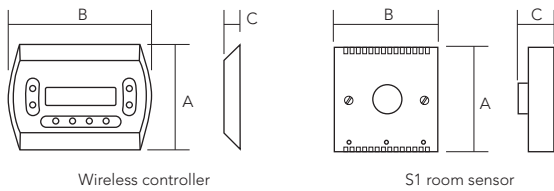

Dimensions – Accessories

Model	A	B	C
	(mm)	(mm)	(mm)
Wireless controller	100	132	20
S1 room sensor	85	85	50

Ordering guide

Model	Colour	Product code
Aerheat 500W & thermostat	Dove White	95:022:400
Aerheat 750W & thermostat, switches	Dove White	95:022:401
Aerheat 1000W & thermostat, switches	Dove White	95:022:402
Aerheat 1250W & thermostat, switches	Dove White	95:022:403
Aerheat 1500W & thermostat, switches	Dove White	95:022:404
Aerheat 2000W & thermostat, switches	Dove White	95:022:405
Aerheat 500W & thermostat, 24h timer	Dove White	95:022:406
Aerheat 750W & thermostat, switches, 24h timer	Dove White	95:022:407
Aerheat 1000W & thermostat, switches, 24h timer	Dove White	95:022:408
Aerheat 1250W & thermostat, switches, 24h timer	Dove White	95:022:409
Aerheat 1500W & thermostat, switches, 24h timer	Dove White	95:022:410
Aerheat 2000W & thermostat, switches, 24h timer	Dove White	95:022:411
Aerheat 500W with wireless control	Dove White	95:022:412
Aerheat 750W with wireless control	Dove White	95:022:413
Aerheat 1000W with wireless control	Dove White	95:022:414
Aerheat 1250W with wireless control	Dove White	95:022:415
Aerheat 1500W with wireless control	Dove White	95:022:416
Aerheat 2000W with wireless control	Dove White	95:022:417
Aerheat 500W & thermostat	S. Steel	95:022:418
Aerheat 750W & thermostat, switches	S. Steel	95:022:419
Aerheat 1000W & thermostat, switches	S. Steel	95:022:420
Aerheat 1250W & thermostat, switches	S. Steel	95:022:421
Aerheat 1400W & thermostat, switches	S. Steel	95:022:422
Aerheat 2000W & thermostat, switches	S. Steel	95:022:423
Aerheat 500W & thermostat, 24h timer	S. Steel	95:022:424
Aerheat 750W & thermostat, switches, 24h timer	S. Steel	95:022:425
Aerheat 1000W & thermostat, switches, 24h timer	S. Steel	95:022:426
Aerheat 1250W & thermostat, switches, 24h timer	S. Steel	95:022:427
Aerheat 1400W & thermostat, switches, 24h timer	S. Steel	95:022:428
Aerheat 2000W & thermostat, switches, 24h timer	S. Steel	95:022:429
Aerheat 500W with wireless control	S. Steel	95:022:430
Aerheat 750W with wireless control	S. Steel	95:022:431
Aerheat 1000W with wireless control	S. Steel	95:022:432
Aerheat 1250W with wireless control	S. Steel	95:022:433
Aerheat 1400W with wireless control	S. Steel	95:022:434
Aerheat 2000W with wireless control	S. Steel	95:022:435
Wireless controller	White	95:070:404
S1 room sensor	White	95:070:405