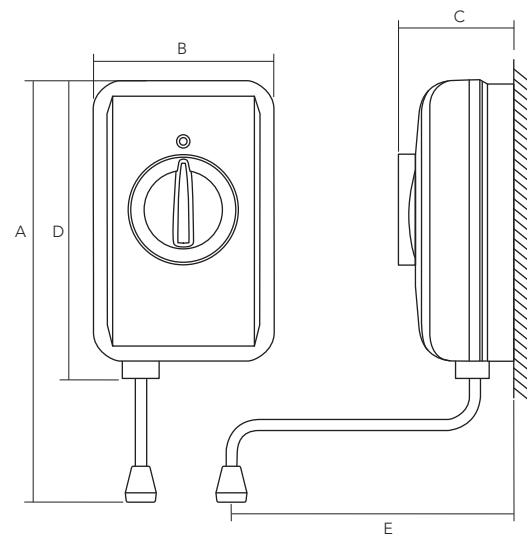

Cable – 1.5–2.5mm². The 7.2kW Handy requires a dedicated circuit and switch rated at 30A minimum. All electrical work must comply with the latest edition of BS 7671 (IEE Wiring Regulations).

Guarantee

Handy 3/7 and Handy No Touch carry a full two year transferable on-site service support guarantee against faulty manufacture or materials provided that:

- It has been correctly installed as per the instructions contained in the instruction manual and all relevant Codes of Practice and Regulations in force at the time of installation.
- It has been installed in the UK.
- It has not been modified in any way, other than by Heatrae Sadia Heating.
- It has not been tampered with or been subjected to misuse or neglect.
- Within 60 days of installation the user completes and returns the certificate supplied along with the proof of purchase to register the product.

Evidence of purchase and date of supply must be submitted. The guarantee is transferable. This guarantee does not affect your statutory rights.

Dimensions – Handy 3/7

Model	A (mm)	B (mm)	C (mm)	D (mm)	E (mm)
Handy 3/7	368.6	151	96.8	250.6	240.5