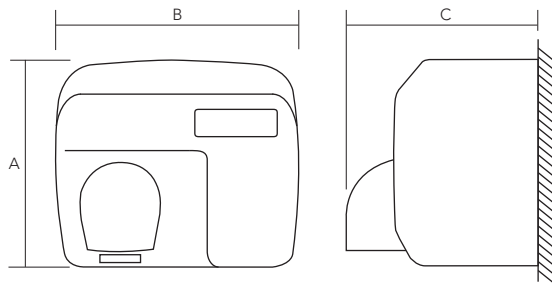

Evidence of purchase and date of supply must be submitted. The guarantee is transferable.

This guarantee does not affect your statutory rights.

Dimensions and ordering

Dimensions – Handy Dri 24

Model	A (mm)	B (mm)	C (mm)
Handy Dri 24	248	284	202