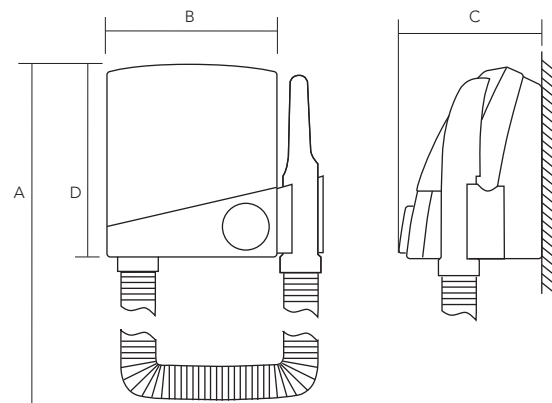

Evidence of purchase and date of supply must be submitted. The guarantee is transferable.

This guarantee does not affect your statutory rights.

Dimensions and ordering

Dimensions – Handy Dri 24

Model	A (mm)	B (mm)	C (mm)
Handy Dri 24	248	284	202

Dimensions – Handy Dri

Model	A (mm)	B (mm)	C (mm)	D (mm)
Handy Dri	282	203	164	226

Dimensions – Hair Drier

Model	A (mm)	B (mm)	C (mm)	D (mm)
Hair Drier	660	203	172	226

Contact

Specification

T: 01603 420220 F: 01603 420229