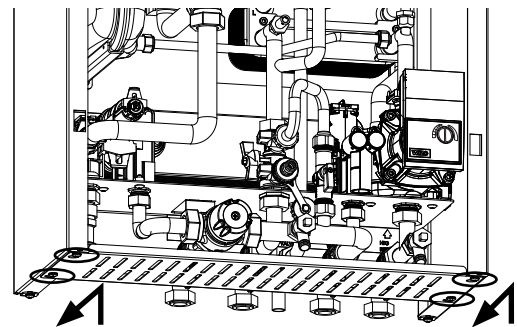

# 1. Casing Instructions

1) Fit two M5 button head screws with star washers in the bottom of each side panel.

2) Fit right and left hand side panels by locating onto the hooks on the back plate and pushing downwards.

3) Fix the two side panels to the back lower tabs on the back plate using two M5 button head screws and star washers.

4) Fit top panel by sliding latches in the top panel backwards through holes in the top of the side panels.

5) Fix the top panel to the right hand side panel with a M5 hex bolt and star washer using a spanner. **This is for earth continuity.**

6) Slide the key holes slots in the bottom panel over the screws with star washers fitted earlier in the bottom of the side panels. Then tighten the screws complete with star washers to secure the bottom panel

7) Fit the front panel by hooking the latches in the front panel into the holes at the front of the side panels and then pushing downwards.

8) Fix the front panels to the lower tabs on the side panels using two M5 button head screws and star washers.