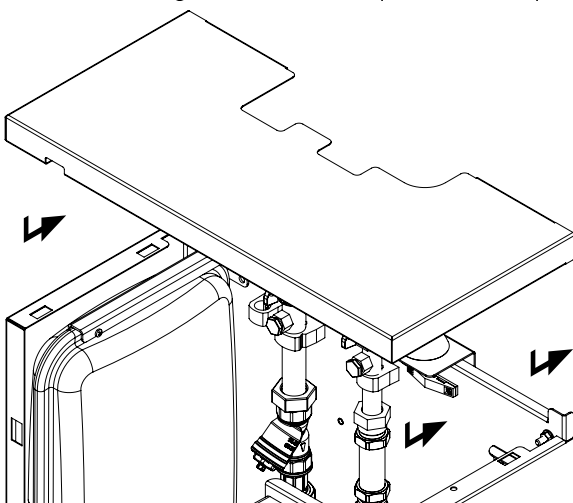

# 1. Casing Instructions

1) Fit two M5 button head screws with star washers in the bottom of each side panel.

2) Fit right and left hand side panels by locating onto the hooks on the back plate and pushing downwards.

3) Fix the two side panels to the back lower tabs on the back plate using two M5 button head screws and star washers.

4) Fit top panel by sliding latches in the top panel backwards through holes in the top of the side panels.

5) Fix the top panel to the right hand side panel with a M5 hex bolt and star washer using a spanner. **This is for earth continuity.**

6) Slide the key holes slots in the bottom panel over the screws with star washers fitted earlier in the bottom of the side panels. Then tighten the screws complete with star washers to secure the bottom panel