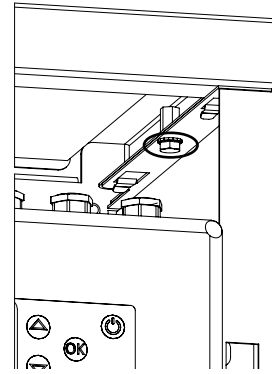

### Meter Display Casing Assembly Instructions

# 1. Casing Instructions

1) Fit two M5 button head screws with star washers in the bottom of each side panel.

2) Fit right and left hand side panels by locating onto the hooks on the back plate and pushing downwards.

3) Fix the two side panels to the back lower tabs on the back plate using two M5 button head screws and star washers.

4) Fit top panel by sliding latches in the top panel backwards through holes in the top of the side panels.

5) Fix the top panel to the right hand side panel with a M5 hex bolt and star washer using a spanner. **This is for earth continuity.**

6) Slide the key holes slots in the bottom panel over the screws with star washers fitted earlier in the bottom of the side panels. Then tighten the screws complete with star washers to secure the bottom panel