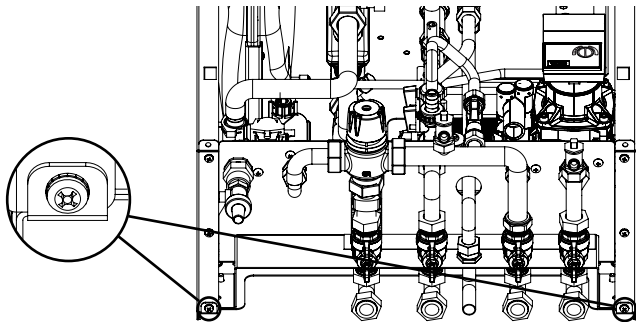

# 1. Casing Instructions

1) Fit two M5 button head screws with star washers in the bottom of each side panel.

2) Fit right and left hand side panels by locating onto the hooks on the back plate and pushing downwards.

3) Fix the two side panels to the back lower tabs on the back plate using two M5 button head screws and star washers.

4) Fit top panel by sliding latches in the top panel backwards through holes in the top of the side panels.

5) Fix the top panel to the right hand side panel with a M5 hex bolt and star washer using a spanner. **This is for earth continuity.**

6) Slide the key holes slots in the bottom panel over the screws with star washers fitted earlier in the bottom of the side panels. Then tighten the screws complete with star washers to secure the bottom panel