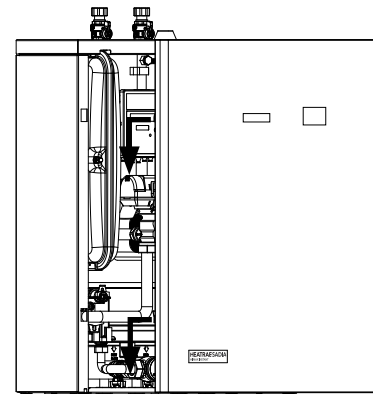

# 1. Casing Instructions

1) Fit two M5 button head screws with star washers in the bottom of each side panel.

2) Fit right and left hand side panels by locating onto the hooks on the back plate and pushing downwards.

3) Fix the two side panels to the back lower tabs on the back plate using two M5 button head screws and star washers.

4) Fit top panel by sliding latches in the top panel backwards through holes in the top of the side panels.

5) Fix the top panel to the right hand side panel with a M5 hex bolt and star washer using a spanner. **This is for earth continuity.**

6) Slide the key holes slots in the bottom panel over the screws with star washers fitted earlier in the bottom of the side panels. Then tighten the screws complete with star washers to secure the bottom panel

7) Fit the front panel by hooking the latches in the front panel into the holes at the front of the side panels and then pushing downwards.

8) Fix the front panels to the lower tabs on the side panels using two M5 button head screws and star washers.