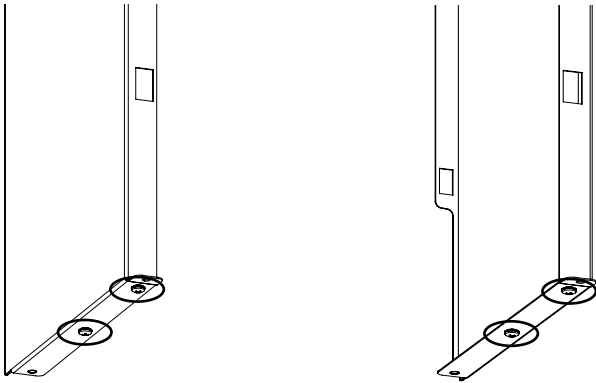

### Meter Display Casing Assembly Instructions

# 1. Casing Instructions

1) Fit two M5 button head screws with star washers in the bottom of each side panel.

2) Fit right and left hand side panels by locating onto the hooks on the back plate and pushing downwards.

3) Fix the two side panels to the back lower tabs on the back plate using two M5 button head screws and star washers.

4) Fit top panel by sliding latches in the top panel backwards through holes in the top of the side panels.

5) Fix the top panel to the right hand side panel with a M5 hex bolt and star washer using a spanner. **This is for earth continuity.**

6) Slide the key holes slots in the bottom panel over the screws with star washers fitted earlier in the bottom of the side panels. Then tighten the screws complete with star washers to secure the bottom panel