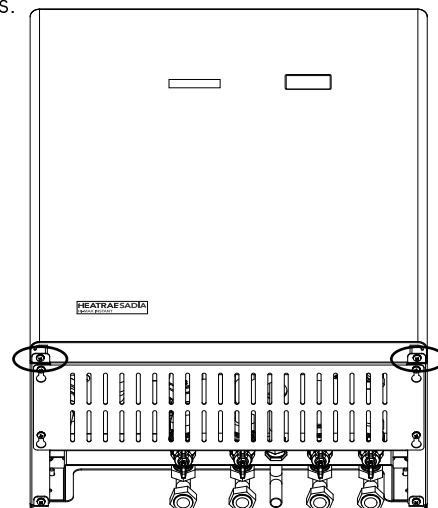

# 1. Casing Instructions

1) Fit two M5 button head screws with star washers in the bottom of each side panel.

2) Fit right and left hand side panels by locating onto the hooks on the back plate and pushing downwards.

3) Fix the two side panels to the back lower tabs on the back plate using two M5 button head screws and star washers.

4) Fit top panel by sliding latches in the top panel backwards through holes in the top of the side panels.

5) Fix the top panel to the right hand side panel with a M5 hex bolt and star washer using a spanner. **This is for earth continuity.**

6) Slide the key holes slots in the bottom panel over the screws with star washers fitted earlier in the bottom of the side panels. Then tighten the screws complete with star washers to secure the bottom panel

7) Fit the front panel by hooking the latches in the front panel into the holes at the front of the side panels and then pushing downwards.

8) Fix the front panels to the lower tabs on the side panels using two M5 button head screws and star washers.