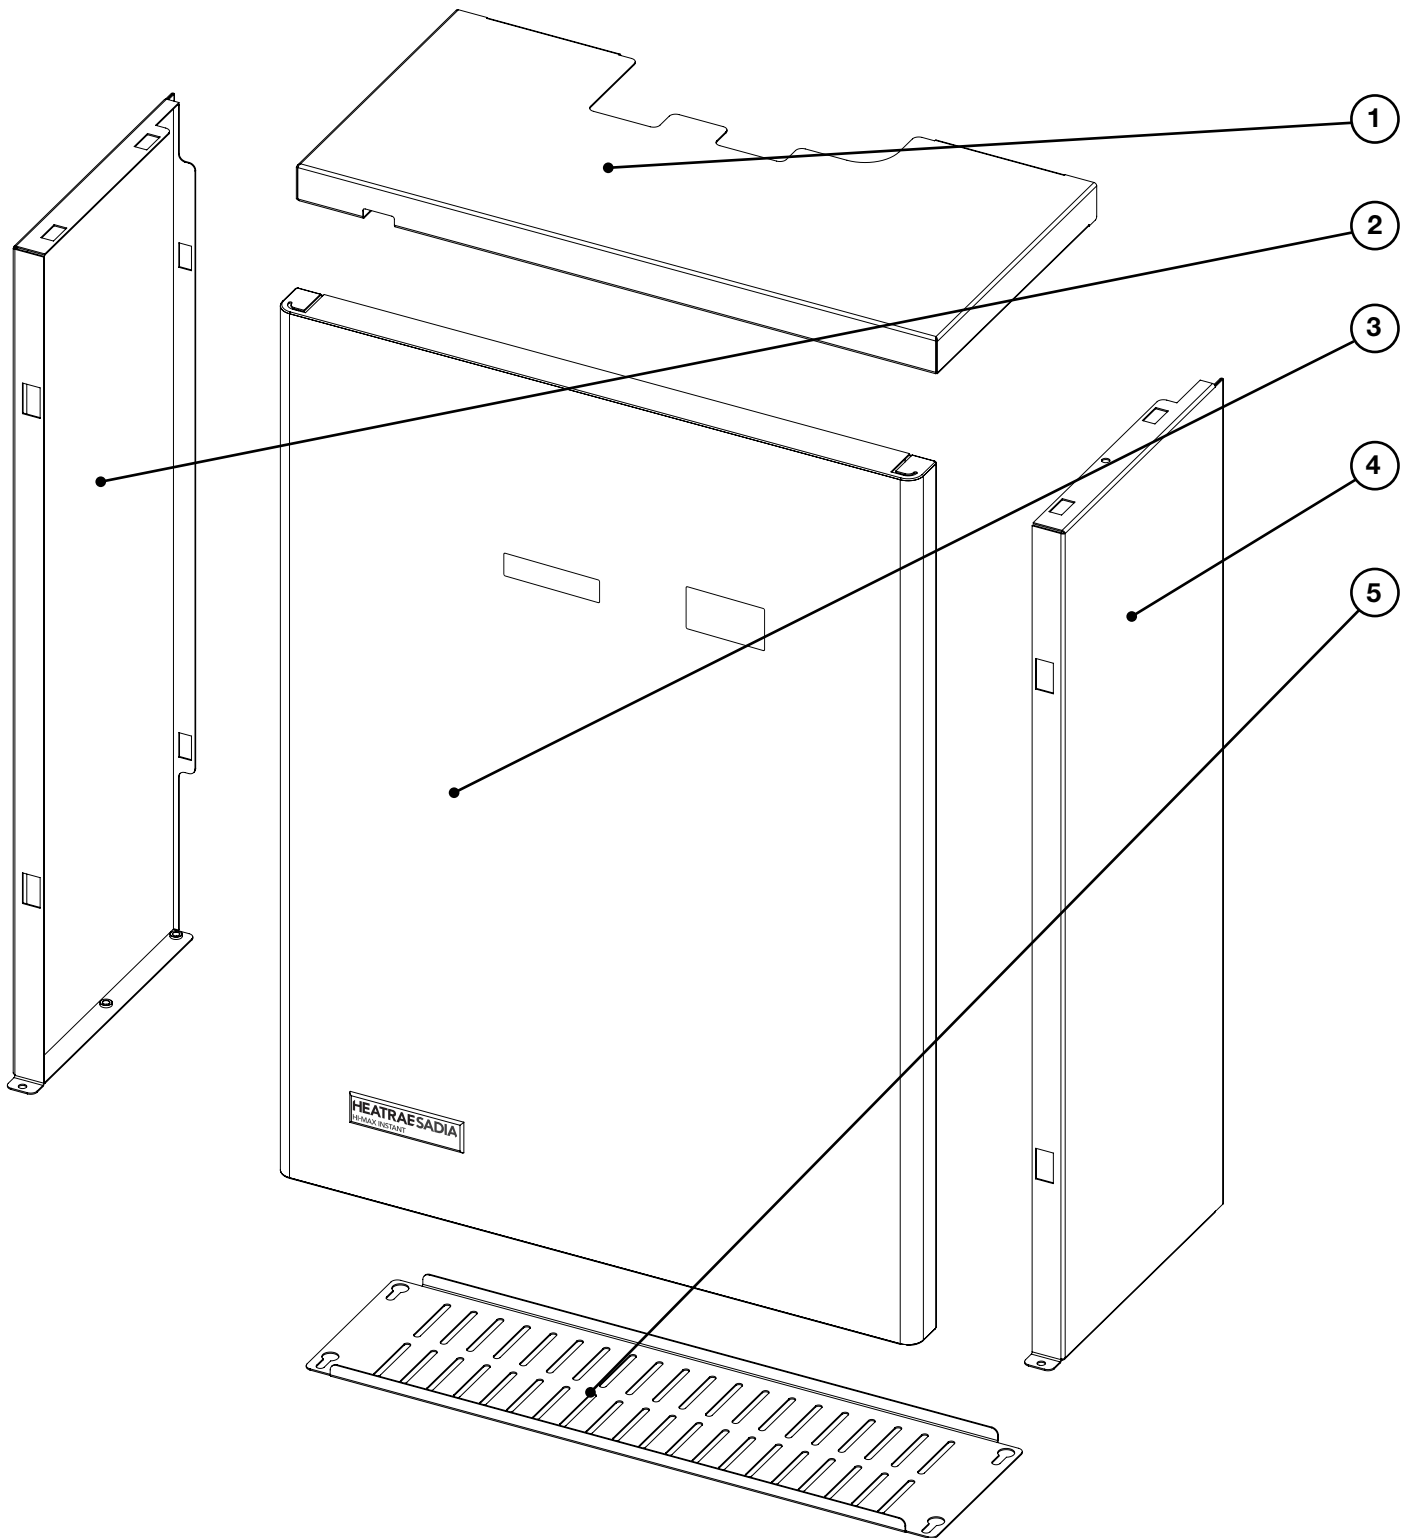

2. Spares

Parts availability will be advised on application

Ref	Part Description	Spare Part Number	
		ID 5-60 (95:050:202)	ID 5-80 (95:050:203)
1	HI-MAX INSTANT ID HIU casing top cover	7033719	7033719
2	HI-MAX INSTANT ID HIU casing LHS cover	7033720	7033720
3	HI-MAX INSTANT ID HIU casing Front cover	7033721	7033721
4	HI-MAX INSTANT ID HIU casing RHS cover	7033722	7033722
5	HI-MAX INSTANT ID HIU casing bottom cover	7033723	7033723
Not Detailed	Fixings/screws pack for HIU covers.	7033724	7033724