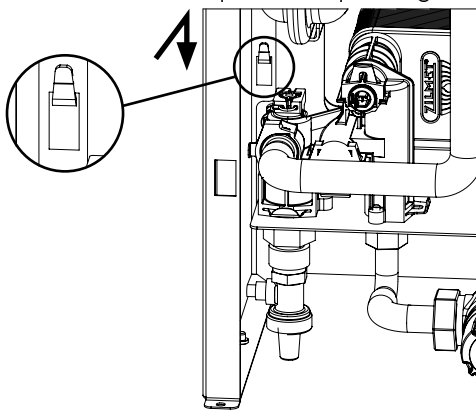

### Meter Display Casing Assembly Instructions

# 1. Casing Instructions

1) Fit two M5 button head screws with star washers in the bottom of each side panel.

2) Fit right and left hand side panels by locating onto the hooks on the back plate and pushing downwards.

3) Fix the two side panels to the back lower tabs on the back plate using two M5 button head screws and star washers.

4) Fit top panel by sliding latches in the top panel backwards through holes in the top of the side panels.