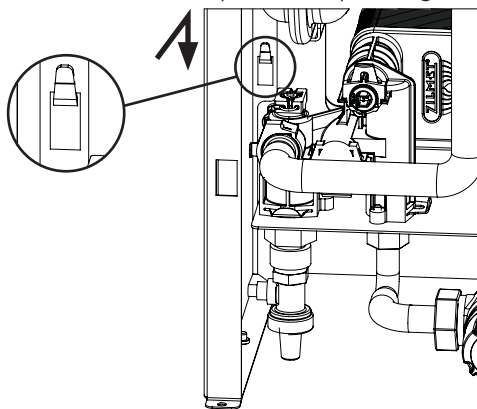

HI-MAX INSTANT Indirect HIU Casing Assembly Instructions

1. Casing Instructions

1) Fit two M5 Phillips screws with captive star washers in the bottom of each side panel.

2) Fit right and left hand side panels by locating onto the hooks on the back plate and pushing downwards.

3) Fix the two side panels to the back lower tabs on the back plate using two M5 Phillips screws with star washers.

4) Fit top panel by sliding latches in the top panel backwards through holes in the top of the side panels.

5) Fix the top panel to the right hand side panel with a M5 hex bolt and star washer using a spanner. This is for earth continuity.

6) Slide the key holes slots in the bottom panel over the screws with star washers fitted earlier in the bottom of the side panels. Then tighten the screws complete with star washers to secure the bottom panel