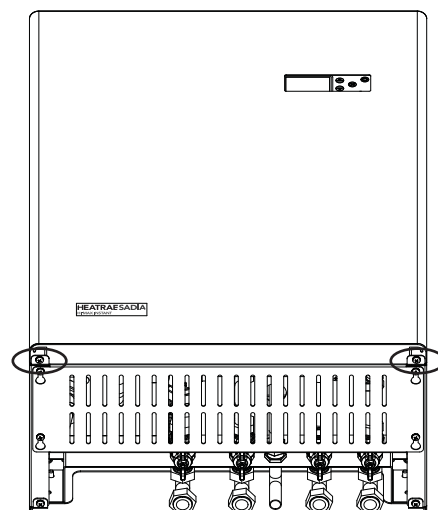

HI-MAX INSTANT Indirect HIU Casing Assembly Instructions

1. Casing Instructions

1) Fit two M5 Phillips screws with captive star washers in the bottom of each side panel.

2) Fit right and left hand side panels by locating onto the hooks on the back plate and pushing downwards.

3) Fix the two side panels to the back lower tabs on the back plate using two M5 Phillips screws with star washers.

4) Fit top panel by sliding latches in the top panel backwards through holes in the top of the side panels.

5) Fix the top panel to the right hand side panel with a M5 hex bolt and star washer using a spanner. This is for earth continuity.

6) Slide the key holes slots in the bottom panel over the screws with star washers fitted earlier in the bottom of the side panels. Then tighten the screws complete with star washers to secure the bottom panel

7) Fit the front panel by hooking the latches in the front panel into the holes at the front of the side panels and then pushing downwards.

8) Fix the front panels to the lower tabs on the side panels using two M5 Phillips screws with star washers.