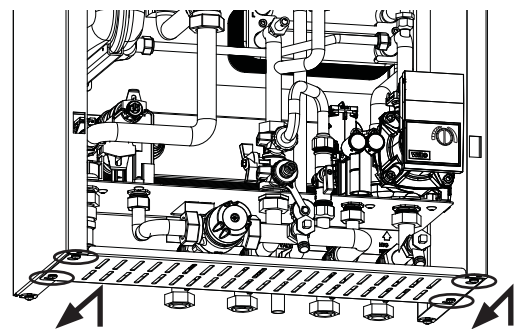

HI-MAX INSTANT Indirect HIU Casing Assembly Instructions

1. Casing Instructions

1) Fit two M5 Phillips screws with captive star washers in the bottom of each side panel.

2) Fit right and left hand side panels by locating onto the hooks on the back plate and pushing downwards.

3) Fix the two side panels to the back lower tabs on the back plate using two M5 Phillips screws with star washers.

4) Fit top panel by sliding latches in the top panel backwards through holes in the top of the side panels.

5) Fix the top panel to the right hand side panel with a M5 hex bolt and star washer using a spanner. This is for earth continuity.

6) Slide the key holes slots in the bottom panel over the screws with star washers fitted earlier in the bottom of the side panels. Then tighten the screws complete with star washers to secure the bottom panel

7) Fit the front panel by hooking the latches in the front panel into the holes at the front of the side panels and then pushing downwards.

8) Fix the front panels to the lower tabs on the side panels using two M5 Phillips screws with star washers.