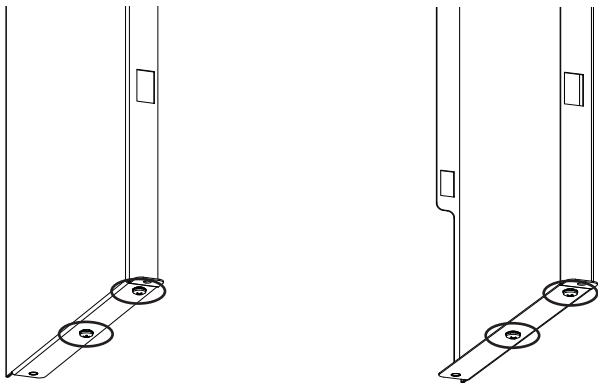

HI-MAX INSTANT Indirect HIU Casing Assembly Instructions

1. Casing Instructions

1) Fit two M5 Phillips screws with captive star washers in the bottom of each side panel.

2) Fit right and left hand side panels by locating onto the hooks on the back plate and pushing downwards.

3) Fix the two side panels to the back lower tabs on the back plate using two M5 Phillips screws with star washers.

4) Fit top panel by sliding latches in the top panel backwards through holes in the top of the side panels.

5) Fix the top panel to the right hand side panel with a M5 hex bolt and star washer using a spanner. This is for earth continuity.

6) Slide the key holes slots in the bottom panel over the screws with star washers fitted earlier in the bottom of the side panels. Then tighten the screws complete with star washers to secure the bottom panel

7) Fit the front panel by hooking the latches in the front panel into the holes at the front of the side panels and then pushing downwards.

8) Fix the front panels to the lower tabs on the side panels using two M5 Phillips screws with star washers.