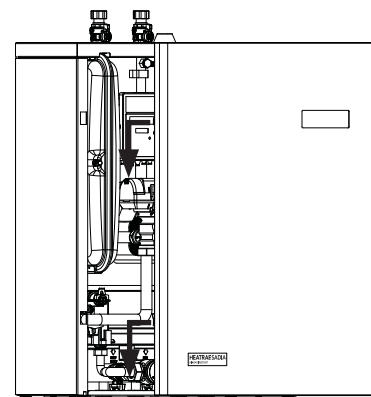

HI-MAX INSTANT Indirect HIU Casing Assembly Instructions

1. Casing Instructions

1) Fit two M5 Phillips screws with captive star washers in the bottom of each side panel.

2) Fit right and left hand side panels by locating onto the hooks on the back plate and pushing downwards.

3) Fix the two side panels to the back lower tabs on the back plate using two M5 Phillips screws with star washers.

4) Fit top panel by sliding latches in the top panel backwards through holes in the top of the side panels.

5) Fix the top panel to the right hand side panel with a M5 hex bolt and star washer using a spanner. This is for earth continuity.

6) Slide the key holes slots in the bottom panel over the screws with star washers fitted earlier in the bottom of the side panels. Then tighten the screws complete with star washers to secure the bottom panel

7) Fit the front panel by hooking the latches in the front panel into the holes at the front of the side panels and then pushing downwards.

8) Fix the front panels to the lower tabs on the side panels using two M5 Phillips screws with star washers.