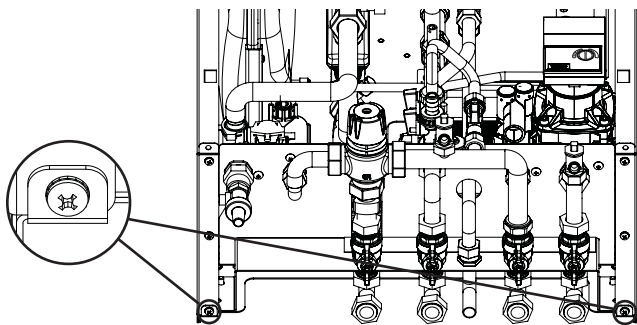

HI-MAX INSTANT Indirect HIU Casing Assembly Instructions

1. Casing Instructions

1) Fit two M5 Phillips screws with captive star washers in the bottom of each side panel.

2) Fit right and left hand side panels by locating onto the hooks on the back plate and pushing downwards.

3) Fix the two side panels to the back lower tabs on the back plate using two M5 Phillips screws with star washers.

4) Fit top panel by sliding latches in the top panel backwards through holes in the top of the side panels.

5) Fix the top panel to the right hand side panel with a M5 hex bolt and star washer using a spanner. This is for earth continuity.

6) Slide the key holes slots in the bottom panel over the screws with star washers fitted earlier in the bottom of the side panels. Then tighten the screws complete with star washers to secure the bottom panel

7) Fit the front panel by hooking the latches in the front panel into the holes at the front of the side panels and then pushing downwards.

8) Fix the front panels to the lower tabs on the side panels using two M5 Phillips screws with star washers.