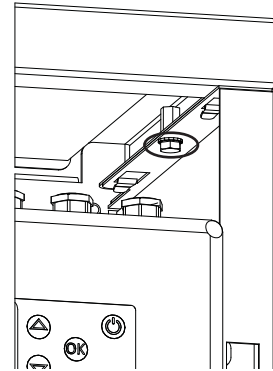

HI-MAX INSTANT Indirect HIU Casing Assembly Instructions

1. Casing Instructions

1) Fit two M5 Phillips screws with captive star washers in the bottom of each side panel.

2) Fit right and left hand side panels by locating onto the hooks on the back plate and pushing downwards.

3) Fix the two side panels to the back lower tabs on the back plate using two M5 Phillips screws with star washers.

4) Fit top panel by sliding latches in the top panel backwards through holes in the top of the side panels.

5) Fix the top panel to the right hand side panel with a M5 hex bolt and star washer using a spanner. This is for earth continuity.

6) Slide the key holes slots in the bottom panel over the screws with star washers fitted earlier in the bottom of the side panels. Then tighten the screws complete with star washers to secure the bottom panel

7) Fit the front panel by hooking the latches in the front panel into the holes at the front of the side panels and then pushing downwards.

8) Fix the front panels to the lower tabs on the side panels using two M5 Phillips screws with star washers.