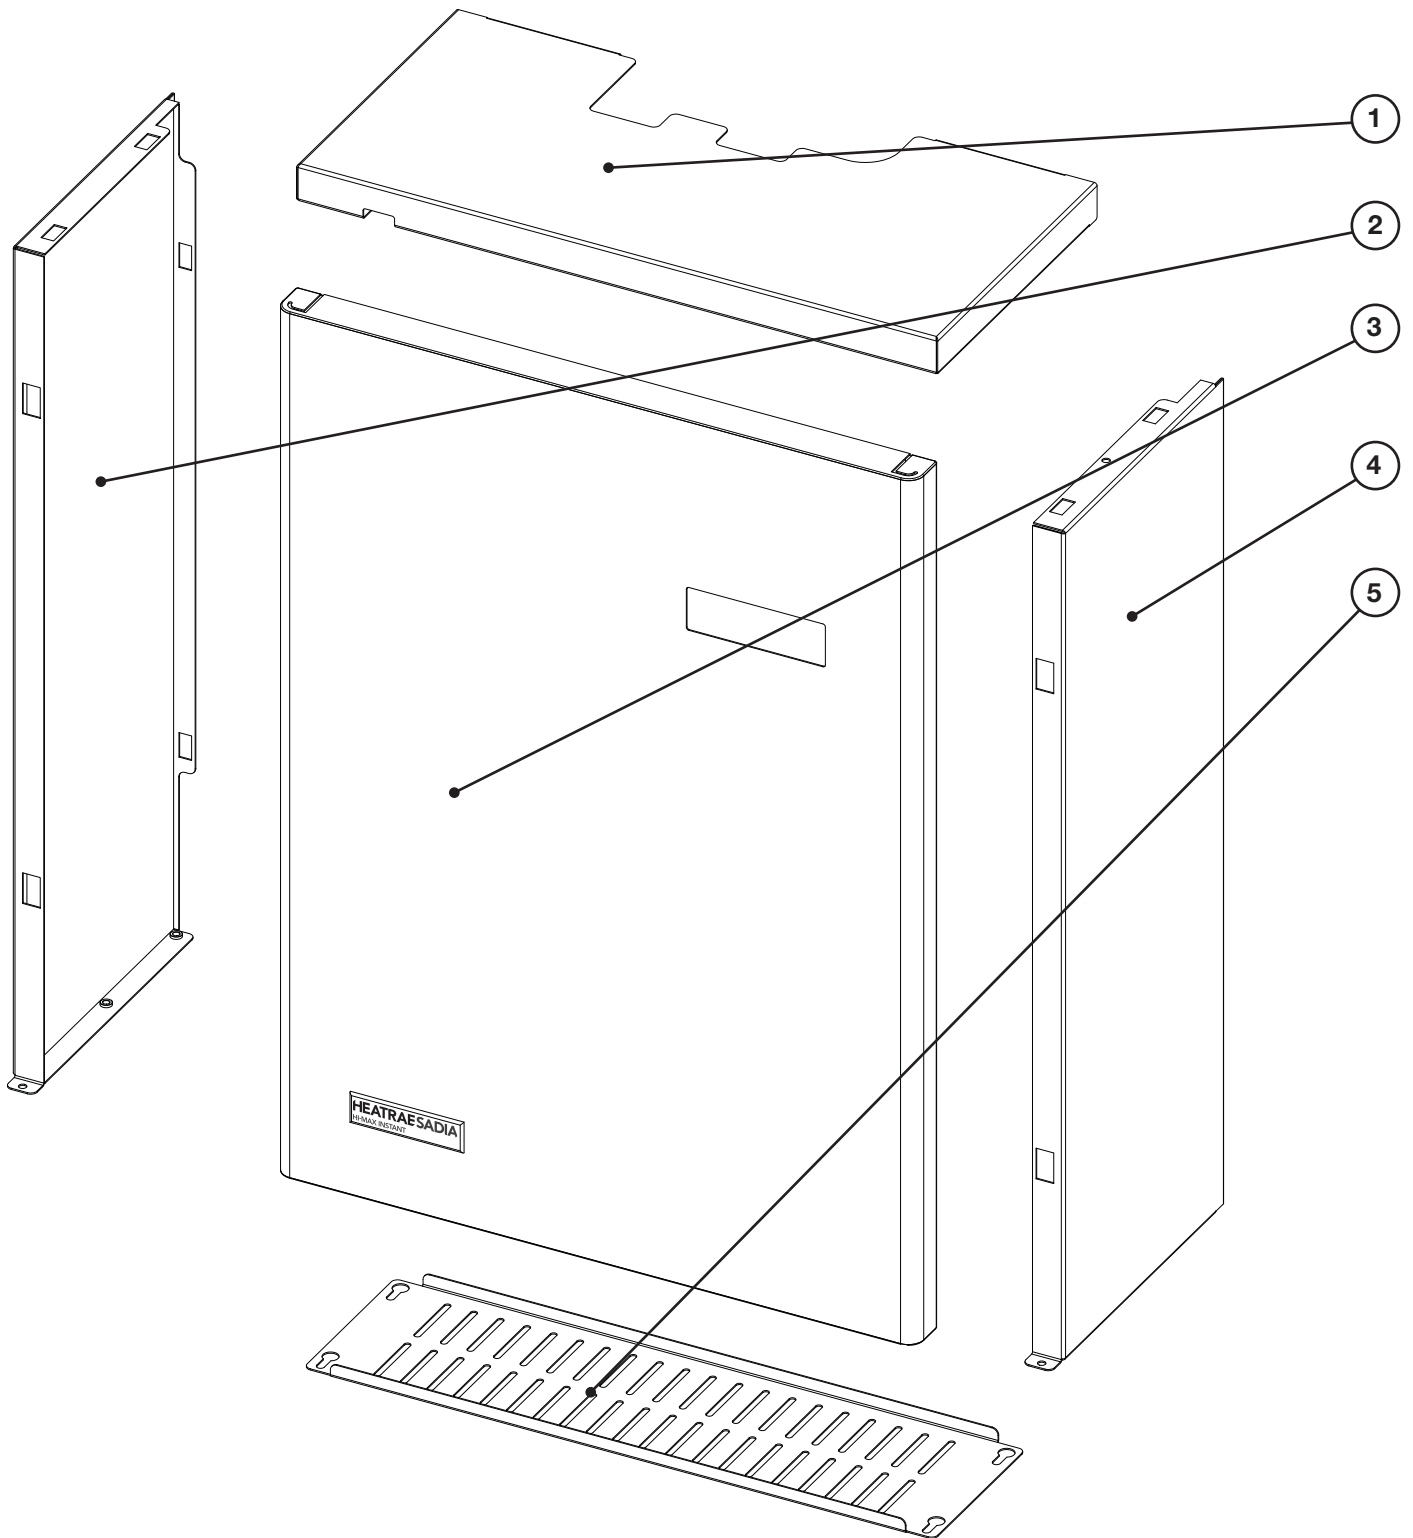

2. Spares

Ref	Part Description	Spare Part Number	
		ID 5-60 (95:050:202)	ID 5-80 (95:050:203)
1	HI-MAX INSTANT ID HIU casing top cover	95608103	95608103
2	HI-MAX INSTANT ID HIU casing LHS cover	95608101	95608101
3	HI-MAX INSTANT ID HIU casing Front cover	95608100	95608100
4	HI-MAX INSTANT ID HIU casing RHS cover	95608102	95608102
5	HI-MAX INSTANT ID HIU casing bottom cover	95608104	95608104
Not Detailed	Fixings/screws pack for HIU covers.	95605135	95605135