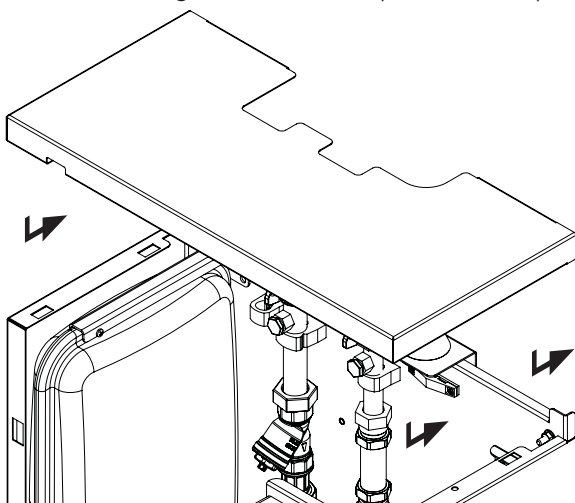

HI-MAX INSTANT Indirect HIU Casing Assembly Instructions

1. Casing Instructions

1) Fit two M5 Phillips screws with captive star washers in the bottom of each side panel.

2) Fit right and left hand side panels by locating onto the hooks on the back plate and pushing downwards.

3) Fix the two side panels to the back lower tabs on the back plate using two M5 Phillips screws with star washers.

4) Fit top panel by sliding latches in the top panel backwards through holes in the top of the side panels.

5) Fix the top panel to the right hand side panel with a M5 hex bolt and star washer using a spanner. This is for earth continuity.

6) Slide the key holes slots in the bottom panel over the screws with star washers fitted earlier in the bottom of the side panels. Then tighten the screws complete with star washers to secure the bottom panel

7) Fit the front panel by hooking the latches in the front panel into the holes at the front of the side panels and then pushing downwards.

8) Fix the front panels to the lower tabs on the side panels using two M5 Phillips screws with star washers.